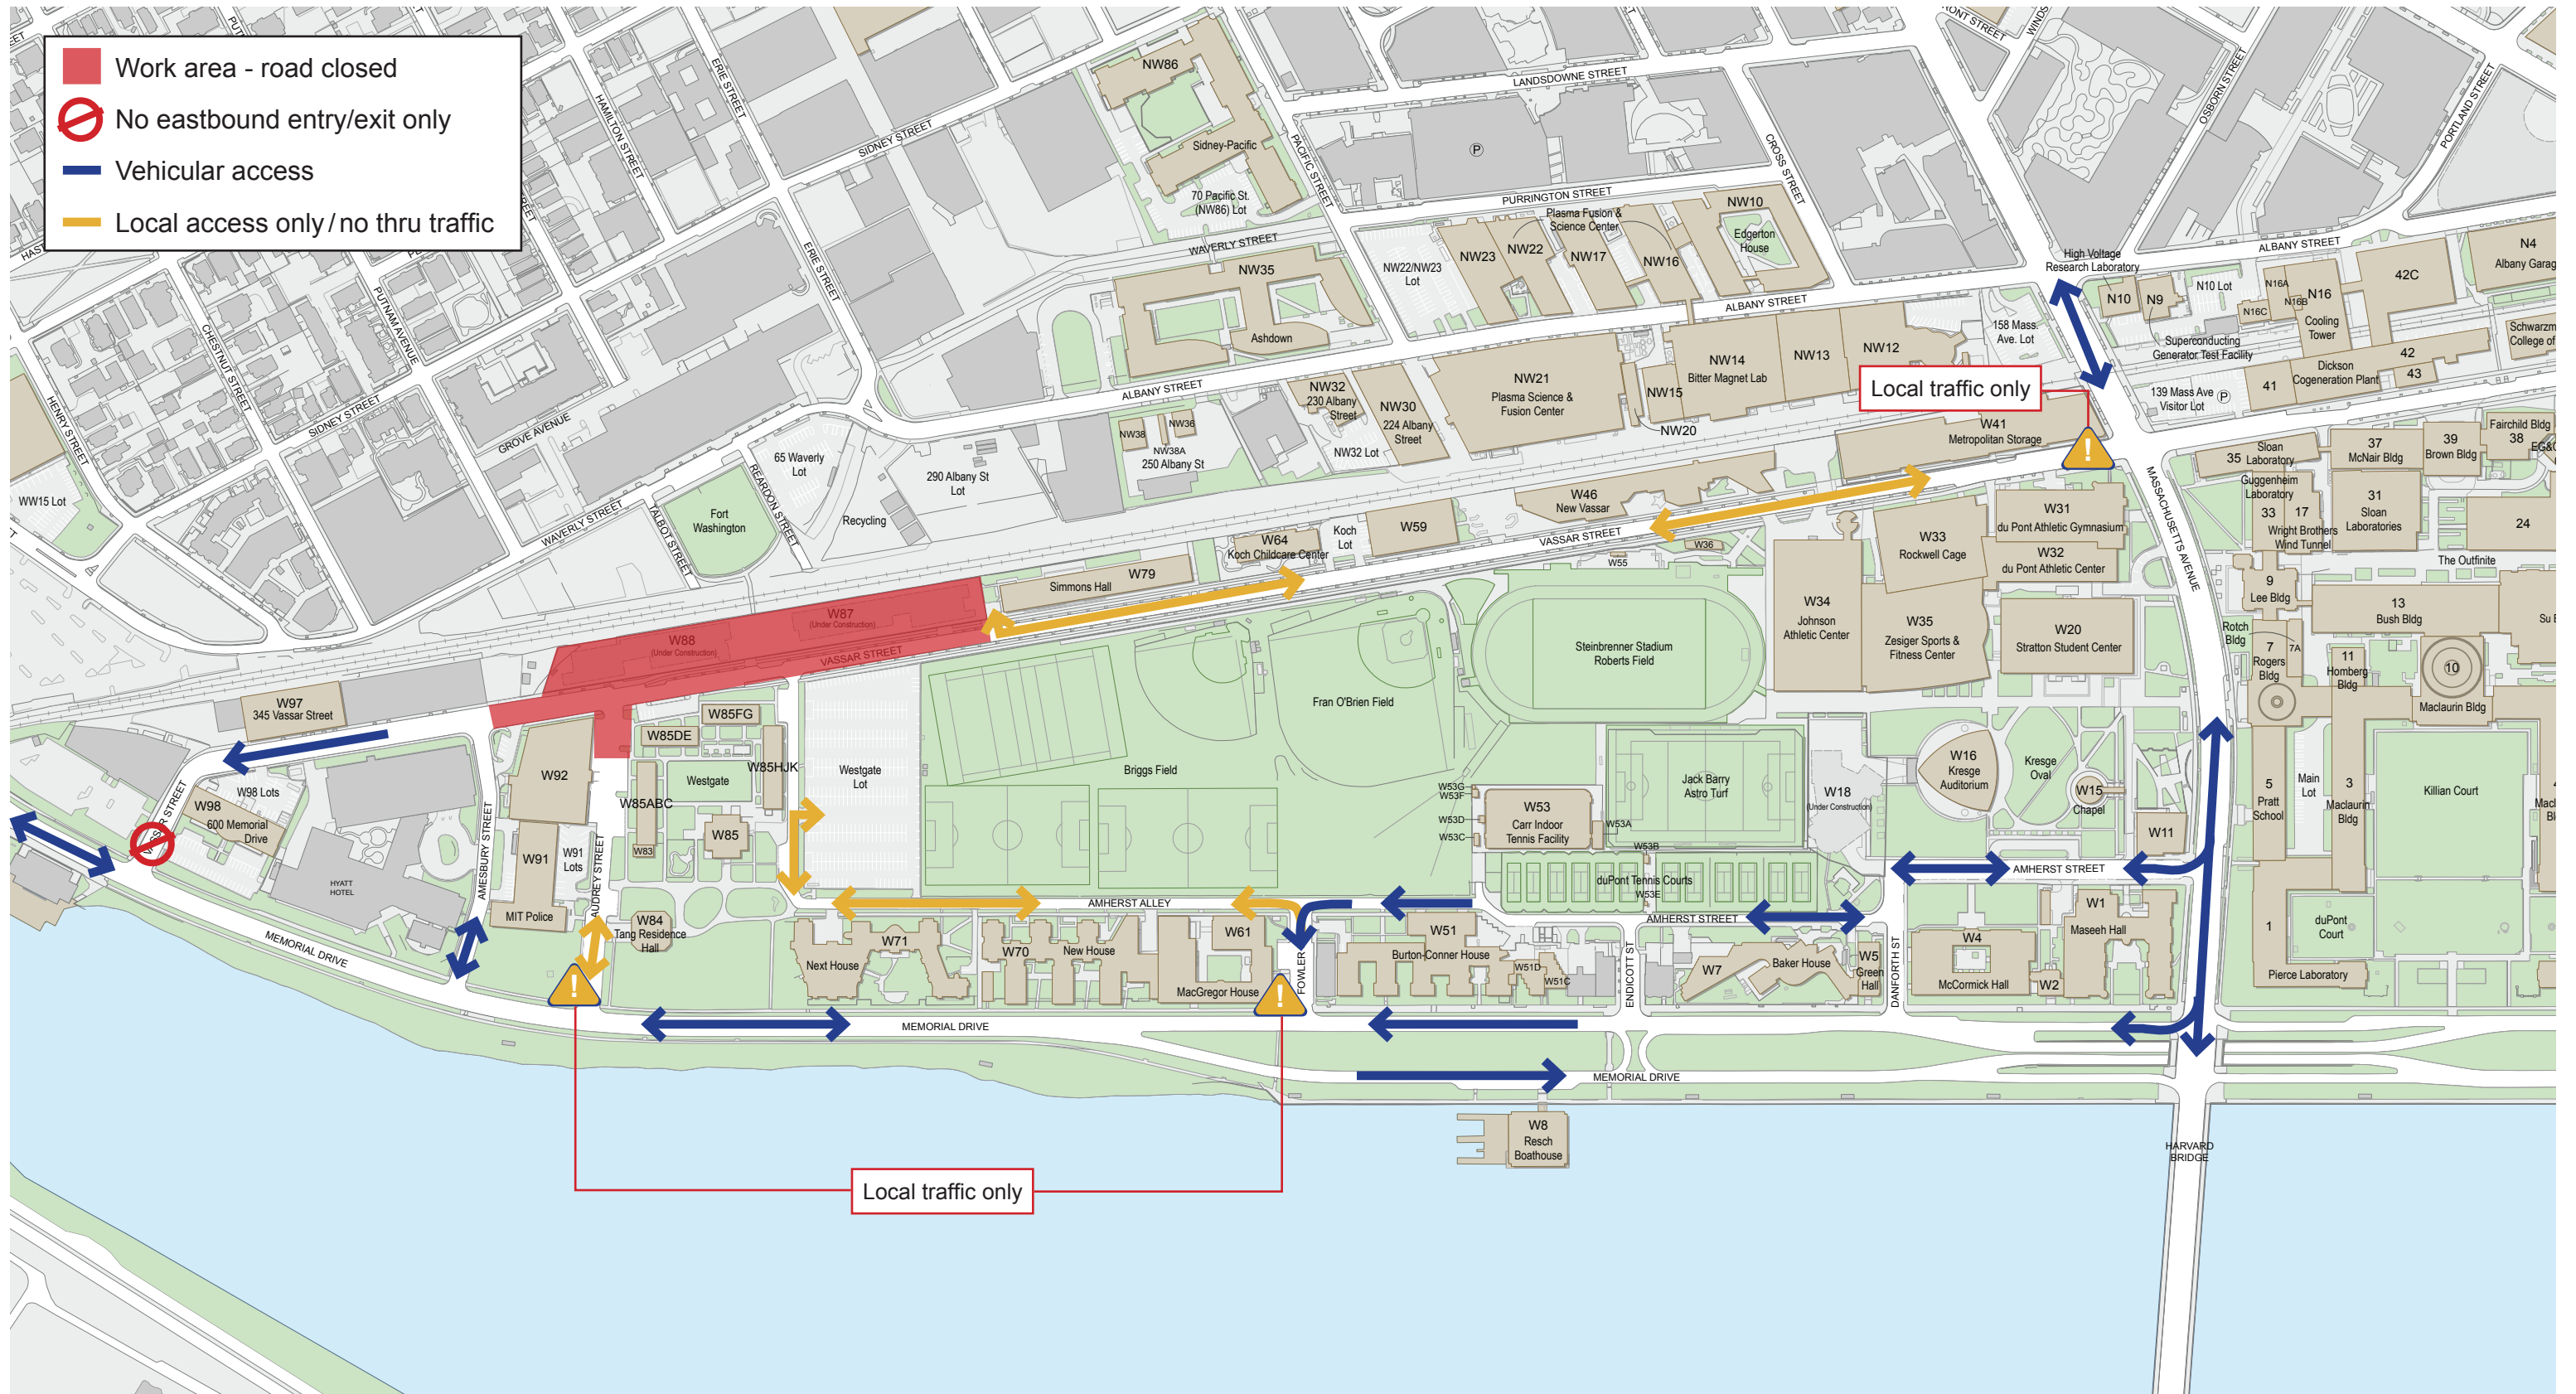

Existing road closure

Graduate Junction - Road Closure

August 3 & August 4

Graduate Junction - Road Closure
 August 10, August 11, August 17 & August 18